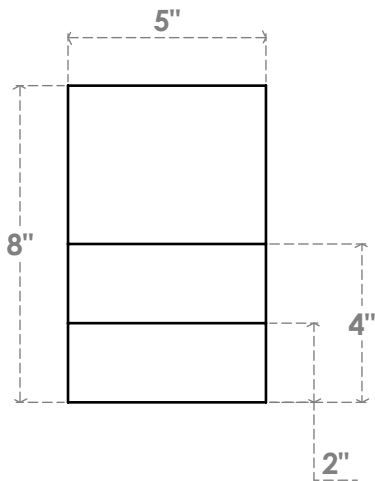

RFTP05X08X42GRN

5"W X 8"H X 42"L GREENSBORO ARCHITECTURAL GRADE PVC RAFTER TAIL

SIDE PROFILE

FRONT PROFILE

ISOMETRIC

EKENA
MILLWORK
2300 WEST MAIN ST.
CLARKSVILLE, TX 75426
TOLL FREE: 866-607-0453
WWW.EKENAMILLWORK.COM