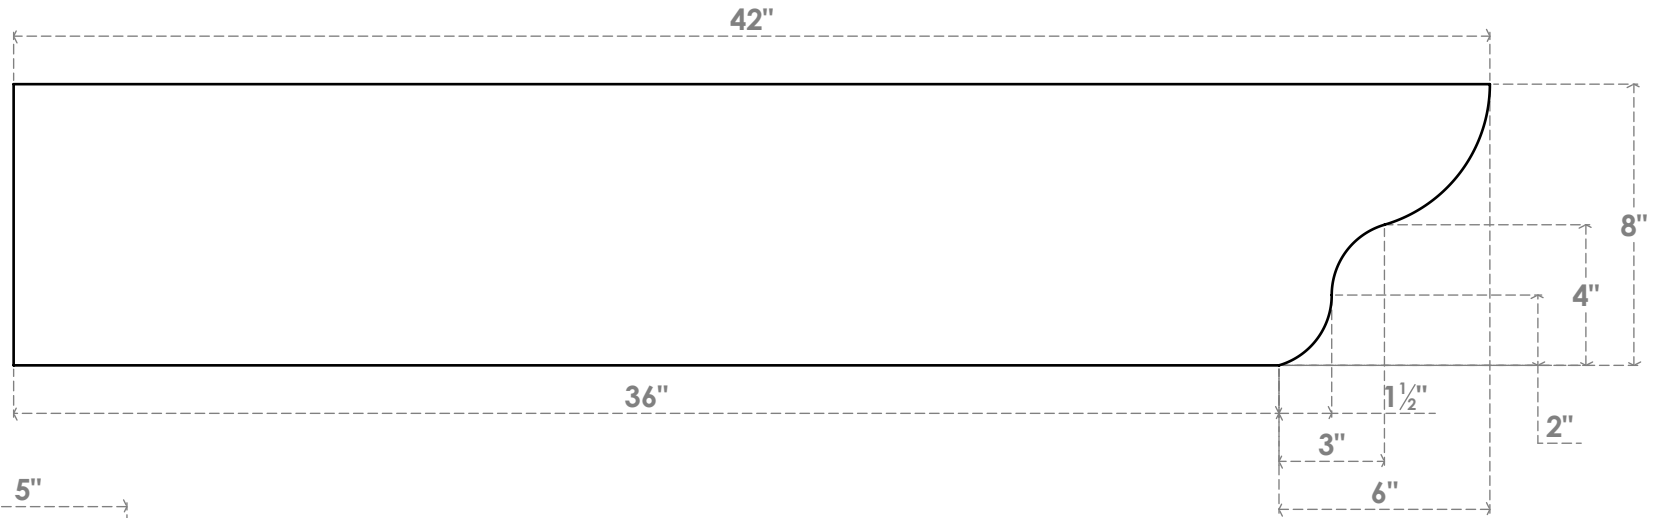

RFTP05X08X42GRN

5"W X 8"H X 42"L GREENSBORO ARCHITECTURAL GRADE PVC RAFTER TAIL

SIDE PROFILE

FRONT PROFILE

ISOMETRIC

EKENA
MILLWORK
2300 WEST MAIN ST.
CLARKSVILLE, TX 75426
TOLL FREE: 866-607-0453
WWW.EKENAMILLWORK.COM